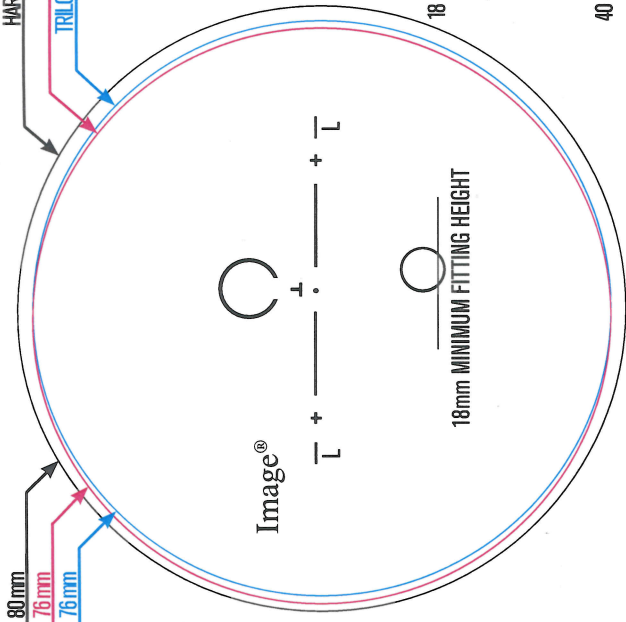

# IMAGE®

HARD RESIN  
POLY  
TRILOGY 1.67

HARD RESIN  
POLY  
TRILOGY 1.67

80mm  
76mm  
76mm

HARD RESIN  
POLY  
TRILOGY 1.67

80mm  
76mm  
76mm

## IMAGE® CENTRATION CHART