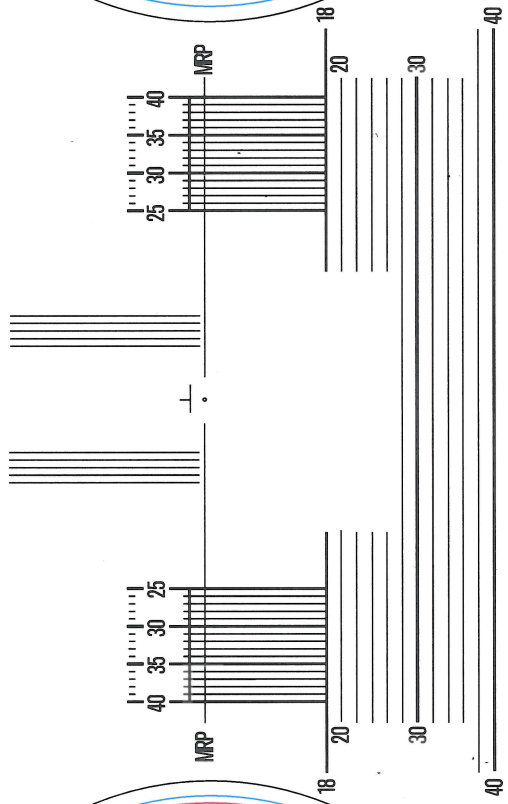

# IMAGE®

HARD RESIN  
POLY  
TRILOGY 1.67

HARD RESIN  
POLY  
TRILOGY 1.67

80mm  
76mm  
76mm

HARD RESIN  
POLY  
TRILOGY 1.67

80mm  
76mm  
76mm

## IMAGE® CENTRATION CHART