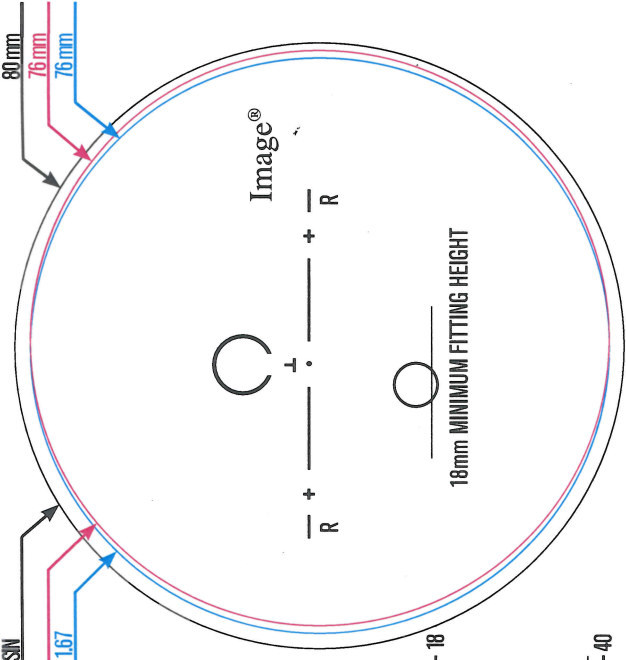

# IMAGE®

HARD RESIN  
POLY  
TRILOGY 1.67

HARD RESIN  
POLY  
TRILOGY 1.67

80mm  
76mm  
76mm

HARD RESIN  
POLY  
TRILOGY 1.67

80mm  
76mm  
76mm

## IMAGE® CENTRATION CHART