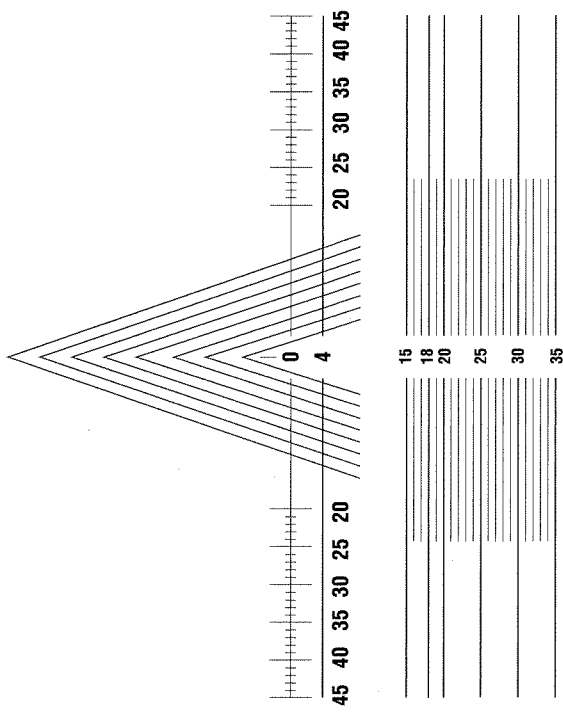

VARILUX®

80/85mm
75/80mm
70/75mm

80/85mm
75/80mm
70/75mm

Centering chart ink markings can be used for Varilux® Panamic™ and Varilux Comfort®. Additional diameter sizes on reverse side.

The suggested minimum fitting height for Varilux is 18mm.