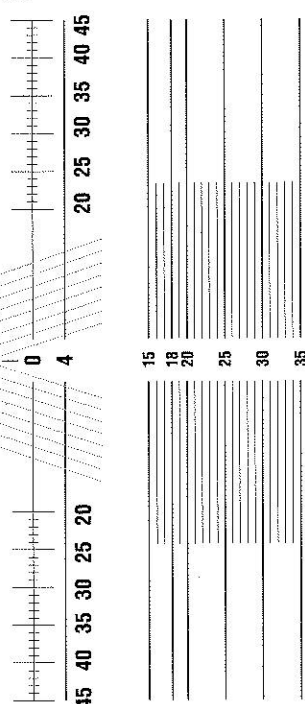

Varilux® Ellipse™

Fig. A. Fitting heights positioned too low can result in loss of usable reading area—one of the most common causes of headaches. To ensure proper positioning, place fitting cross marks over the individual. Check to be sure that the vertical fitting height is a minimum of 14 mm.

Minimum suggested fitting height for Ellipse is 14 mm.

© 2004 Essilor of America, Inc.
 Varilux is a registered trademark of Essilor International, S.A.
 Ellipse is a trademark of Essilor of America, Inc.

LVAR 20018
 0604CP