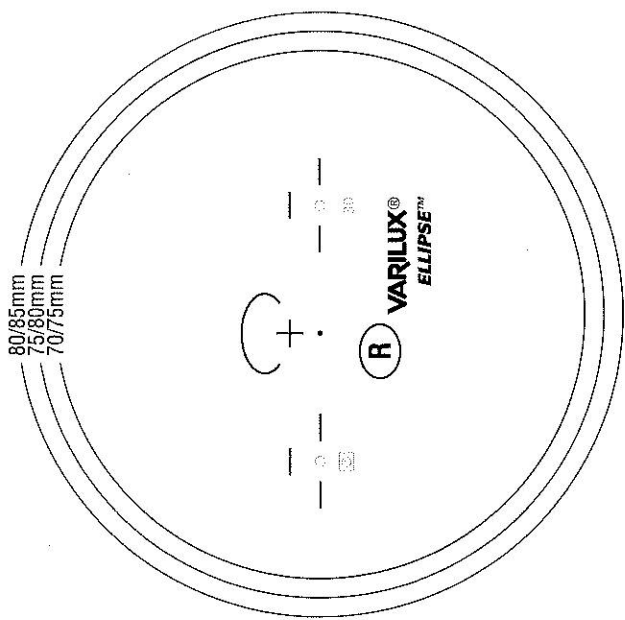

Varilux® Ellipse™

Fig. A. Fitting heights positioned too low can result in loss of usable reading area—one of the most common causes of headaches. To ensure proper positioning, place fitting cross marks over the individual. Check to be sure that the vertical fitting height is a minimum of 14 mm.

Minimum suggested fitting height for Ellipse is 14 mm.

© 2004 Essilor of America, Inc.
 Varilux is a registered trademark of Essilor International, S.A.
 Ellipse is a trademark of Essilor of America, Inc.

LVAR 20018
 0604CP