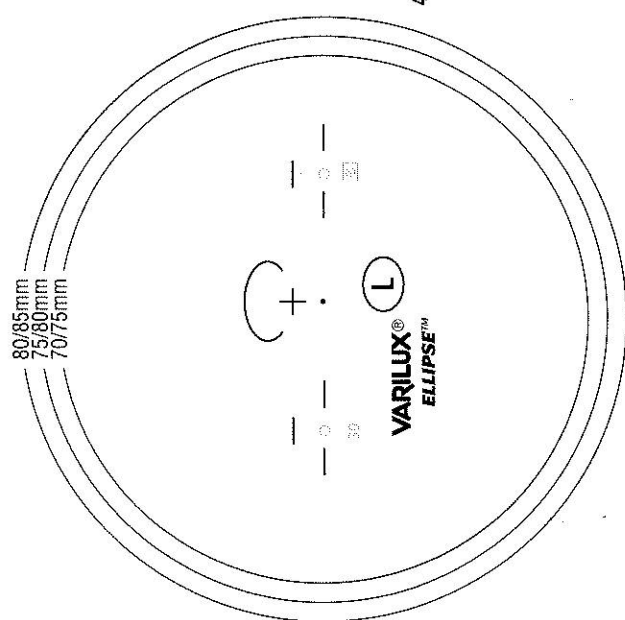

Varilux® Ellipse™

Fig. A. Fitting heights positioned too low can result in loss of usable reading area—one of the most common causes of headaches. To ensure proper positioning, place fitting cross marks over the individual. Check to be sure that the vertical fitting height is a minimum of 14 mm.

Minimum suggested fitting height for Ellipse is 14 mm.

© 2004 Essilor of America, Inc.
 Varilux is a registered trademark of Essilor International, S.A.
 Ellipse is a trademark of Essilor of America, Inc.

LVAR 20018
 0604CP