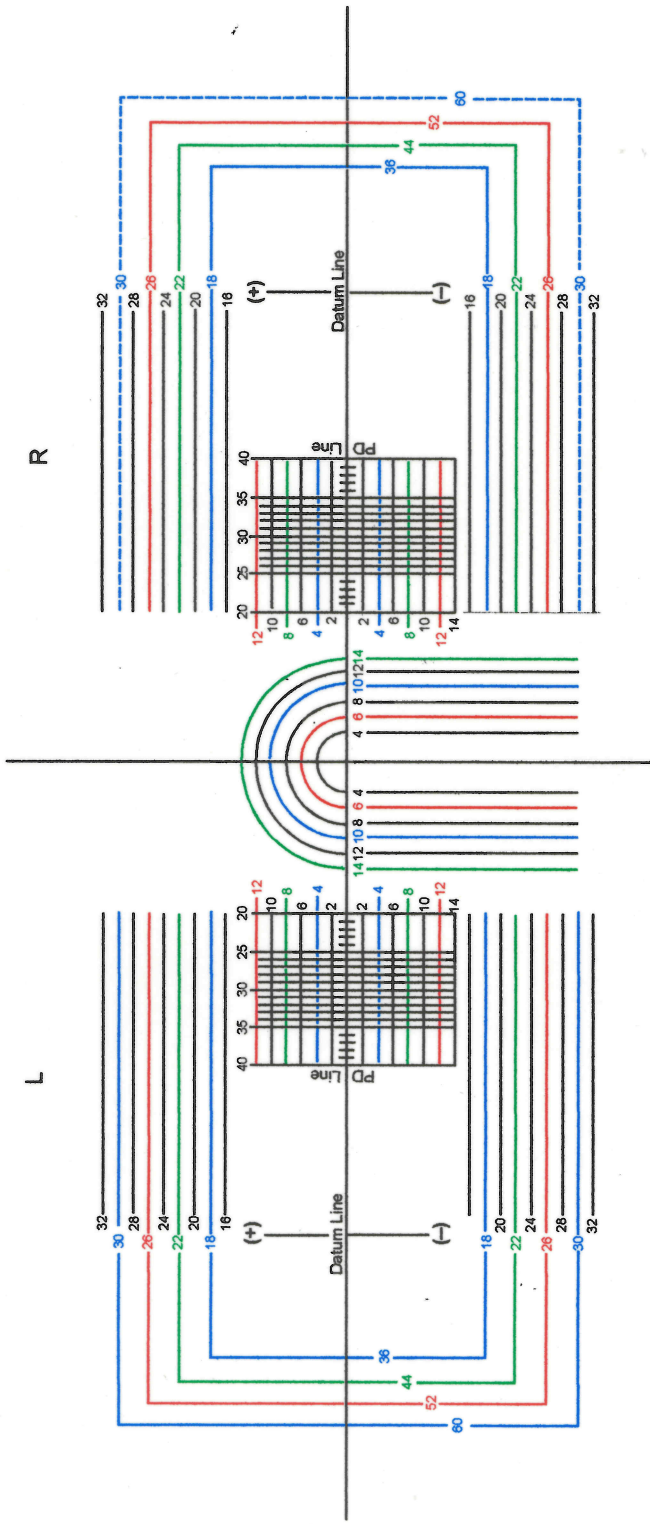

HOYALUX GP WIDE Centration Chart

PROFECTION™

DIGITALLY MASTERED LENS SERIES

HOYA LENS OF AMERICA
 13 Francis J. Clarke Circle Bethel, Connecticut 06801-2846
 Tel: 203 790-0171 Fax: 877 890-1711 888 882-HOYA (4692)

* Only the LX WIDE has 2.5mm decenteration 65φ+5 / 70φ+5 / 75φ+5