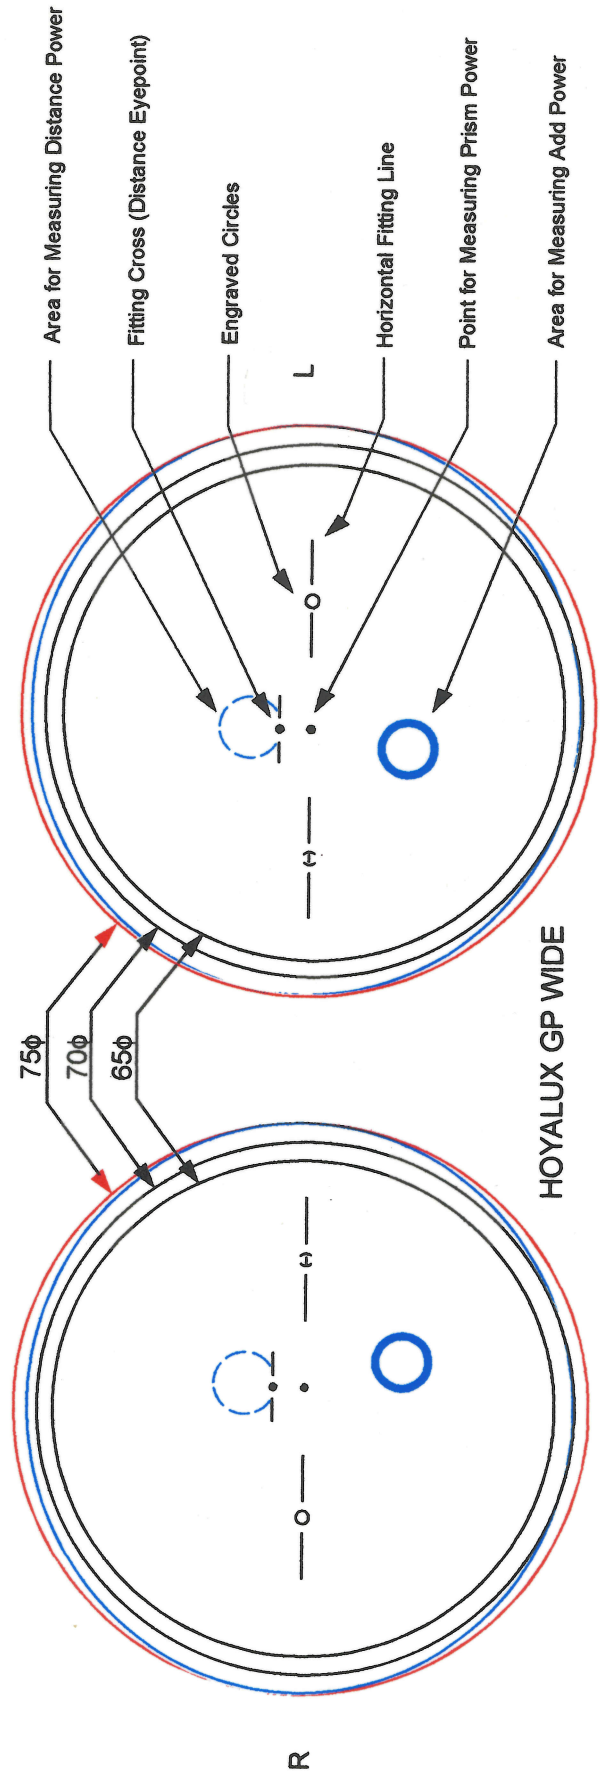

HOYALUX GP WIDE Centration Chart

PROFECTION™

DIGITALLY MASTERED LENS SERIES

HOYA LENS OF AMERICA
 13 Francis J. Clarke Circle Bethel, Connecticut 06801-2846
 Tel: 203 790-0171 Fax: 877 890-1711 888 882-HOYA (4692)

* Only the LX WIDE has 2.5mm decenteration 65φ+5 / 70φ+5 / 75φ+5